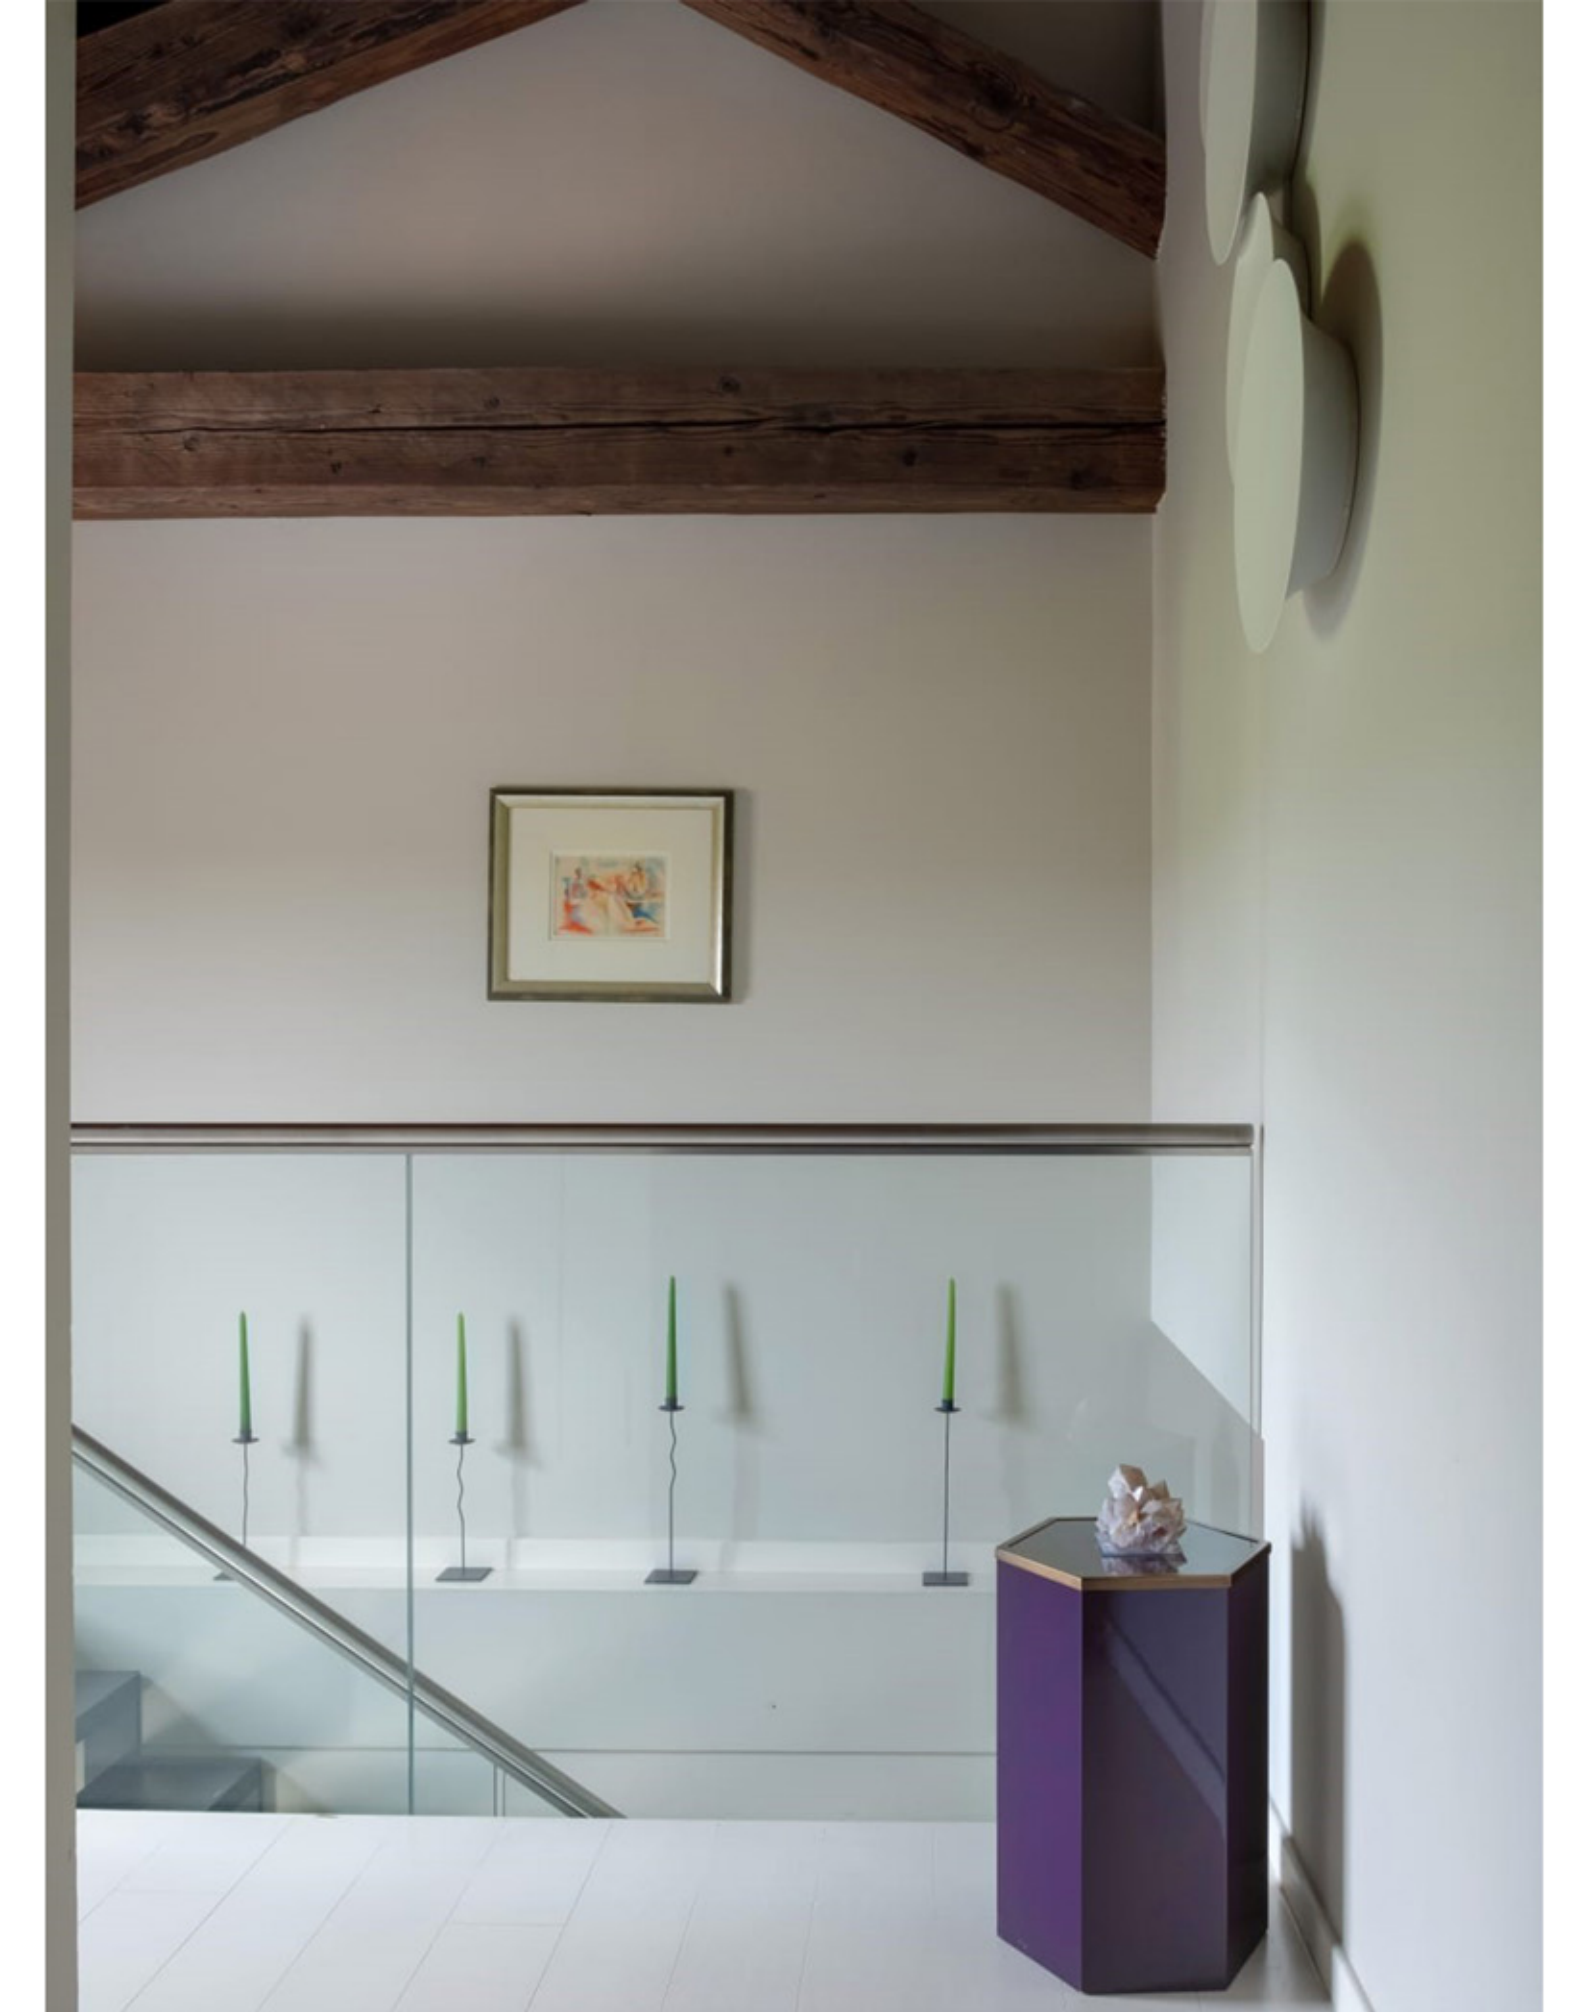

Pavimento: White Tie (Modern Eggshell)
Pareti: Shaded White (Estate Emulsion)